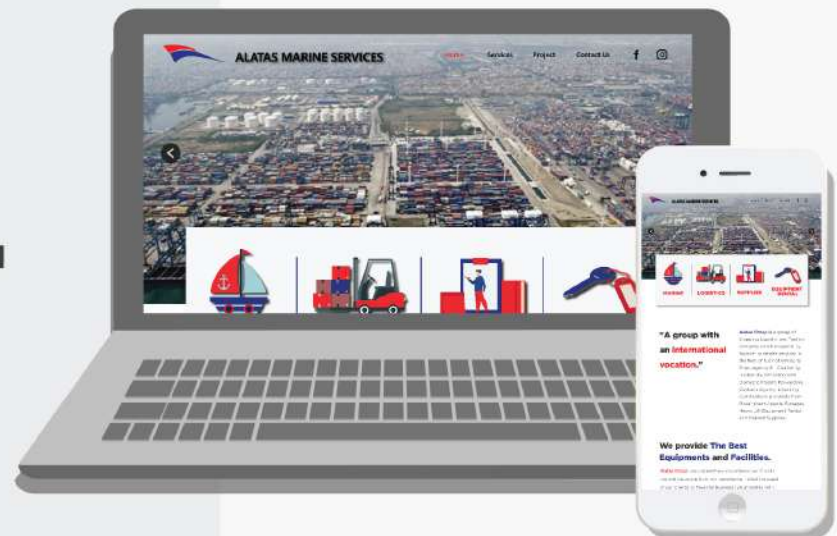

OUR PORTFOLIO #12

<https://kubhij.id/>

Company Profile Alatas Shipping

Client : Alatas Group
Platform : Berbasis Web
URL : lawfirm-surabaya.com